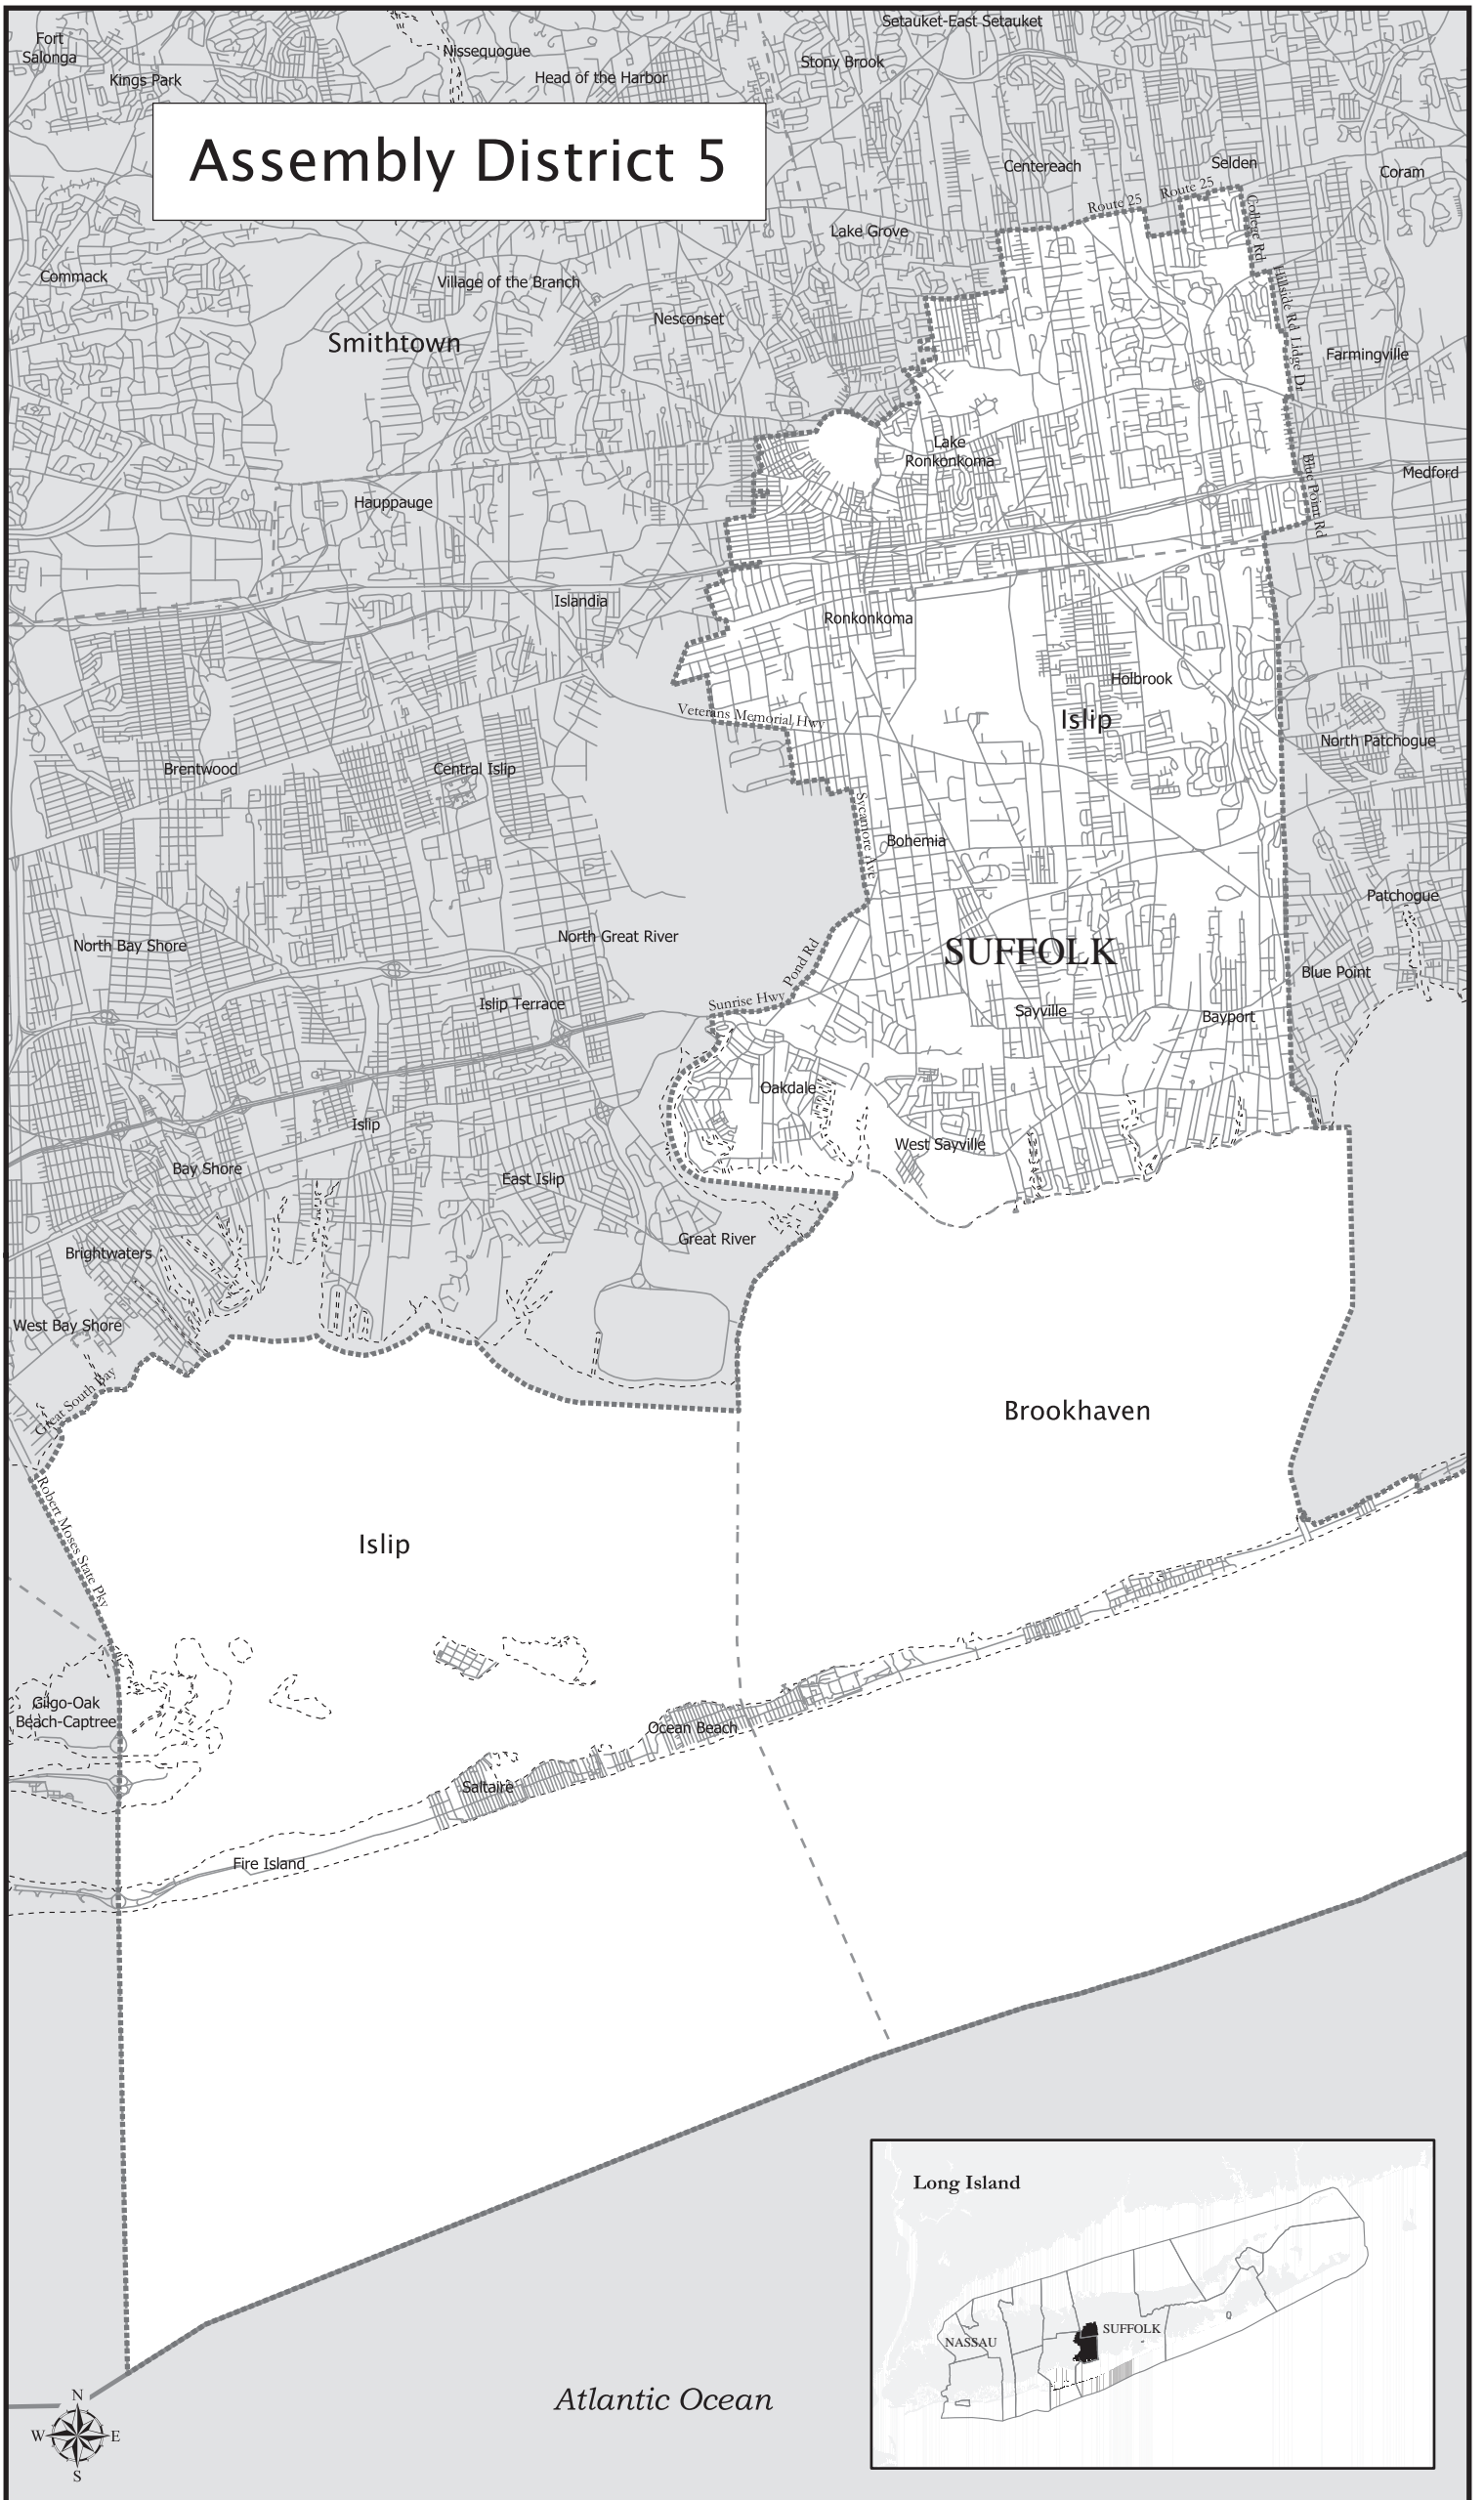

# Assembly District 5

Fort Salonga

Kings Park

Nissequogue

Head of the Harbor

Stony Brook

Setauket-East Setauket

Centereach

Selden

Coram

Commack

Village of the Branch

Nesconset

Lake Grove

Route 25

Route 25

Islip

East Islip

Great River

West Sayville

Brightwaters

West Bay Shore

Brookhaven

Islip

Atlantic Ocean